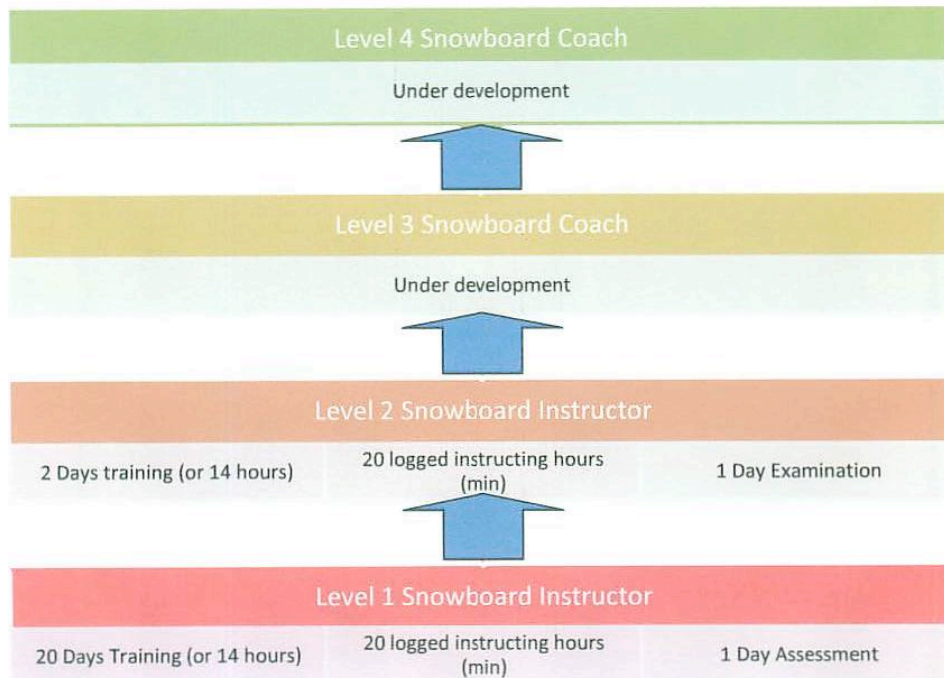

UK Snowsports

Snowboard Pathway